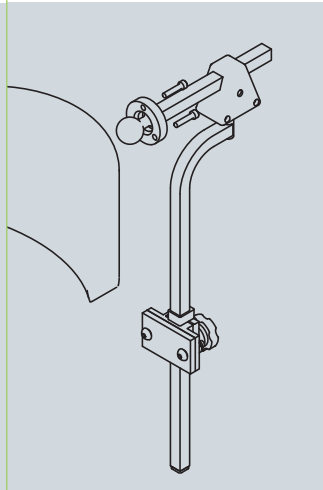

HEAD SUPPORT OPTIONS:

STANDARD HARDWARE

- > Comes standard with Otto Bock, Standard & Stealth Comfort Plus Pads

STEALTH "WORLD'S BEST"

- > Upgrade option for Otto Bock, Standard & Stealth Comfort Plus Pads
- > Dual pivot balls for pad orientation
- > Depth adjustable through dual link system
- > Height adjustable
- > Includes mounting clamp for attachment to back with latch style release for headrest removal

MULTI-AXIS

- > Upgrade option for Otto Bock, Standard & Stealth Comfort Plus pads
- > Dual pivot balls for pad orientation
- > Depth adjustable through horizontal slide bar
- > Height adjustable
- > Includes mounting clamp for attachment to back with knob style release for headrest removal

MOTION CONCEPTS STANDARD HEARDEST

- > Easy to clean self skinning polyurethane foam
- > Gentle lateral contouring
- > 6½" wide x 7" high

STEALTH ALL POSITIONING HEARDEST

- > Soft, comfortable layered foam on coated metal shell
- > Removable, washable cover
- > Four pad sizes: Large and X-Large

NINO - STEALTH COMFORT PLUS HEARDEST

- > Soft, comfortable layered foam on coated metal shell
- > Removable, washable cover
- > 6" wide x 3¾" high

STEALTH COMFORT PLUS HEARDEST

- > Soft, comfortable layered foam on coated metal shell
- > Removable, washable cover
- > Four pad sizes: 8", 10" or 14" wide x 6" high