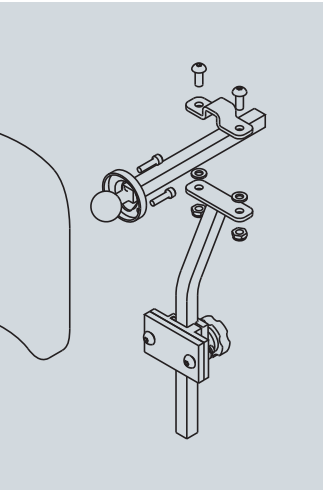

HEAD SUPPORT OPTIONS:

STANDARD HARDWARE

- > Comes standard with Otto Bock, Standard & Stealth Comfort Plus Pads

STEALTH "WORLD'S BEST"

- > Upgrade option for Otto Bock, Standard & Stealth Comfort Plus Pads
- > Dual pivot balls for pad orientation
- > Depth adjustable through dual link system
- > Height adjustable
- > Includes mounting clamp for attachment to back with latch style release for headrest removal

MULTI-AXIS

- > Upgrade option for Otto Bock, Standard & Stealth Comfort Plus pads
- > Dual pivot balls for pad orientation
- > Depth adjustable through horizontal slide bar
- > Height adjustable
- > Includes mounting clamp for attachment to back with knob style release for headrest removal

FIXED MOUNTING HARDWARE

- > Dual pivot ball for pad orientation
- > Limited adjustability – recommended for Contour or High backs
- > Height adjustable
- > Includes fixed mount clamp
- > Offered with Motion Concepts Standard, Stealth All Positioning and Comfort Plus as well as Onyx Auto Style headrests

MOTION CONCEPTS STANDARD HEARDEST

- > Easy to clean self skinning polyurethane foam
- > Gentle lateral contouring
- > 6½" wide x 7" high

STEALTH ALL POSITIONING HEARDEST

- > Soft, comfortable layered foam on coated metal shell
- > Removable, washable cover
- > Four pad sizes: Large and X-Large