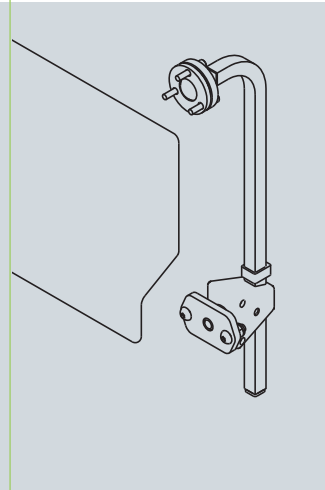

FIXED MOUNTING HARDWARE

- > Dual pivot ball for pad orientation
- > Limited adjustability – recommended for Contour or High backs
- > Height adjustable
- > Includes fixed mount clamp
- > Offered with Motion Concepts Standard, Stealth All Positioning and Comfort Plus as well as Onyx Auto Style headrests