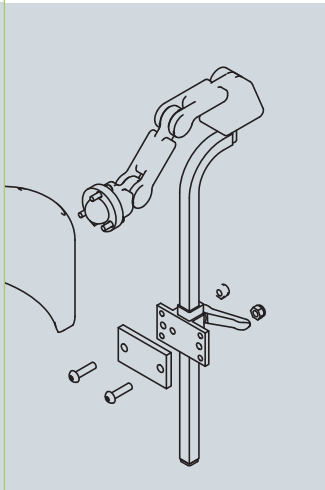

HEAD SUPPORT OPTIONS:

STANDARD HARDWARE

- > Comes standard with Otto Bock, Standard & Stealth Comfort Plus Pads

STEALTH "WORLD'S BEST"

- > Upgrade option for Otto Bock, Standard & Stealth Comfort Plus Pads
- > Dual pivot balls for pad orientation
- > Depth adjustable through dual link system
- > Height adjustable
- > Includes mounting clamp for attachment to back with latch style release for headrest removal

MULTI-AXIS

- > Upgrade option for Otto Bock, Standard & Stealth Comfort Plus pads
- > Dual pivot balls for pad orientation
- > Depth adjustable through horizontal slide bar
- > Height adjustable
- > Includes mounting clamp for attachment to back with knob style release for headrest removal

MOTION CONCEPTS STANDARD HEARDEST

- > Easy to clean self skinning polyurethane foam
- > Gentle lateral contouring
- > 6½" wide x 7" high

STEALTH ALL POSITIONING HEARDEST

- > Soft, comfortable layered foam on coated metal shell
- > Removable, washable cover
- > Four pad sizes: Large and X-Large

NINO - STEALTH COMFORT PLUS HEARDEST

- > Soft, comfortable layered foam on coated metal shell
- > Removable, washable cover
- > 6" wide x 3¾" high

STEALTH COMFORT PLUS HEARDEST

- > Soft, comfortable layered foam on coated metal shell
- > Removable, washable cover
- > Four pad sizes: 8", 10" or 14" wide x 6" high