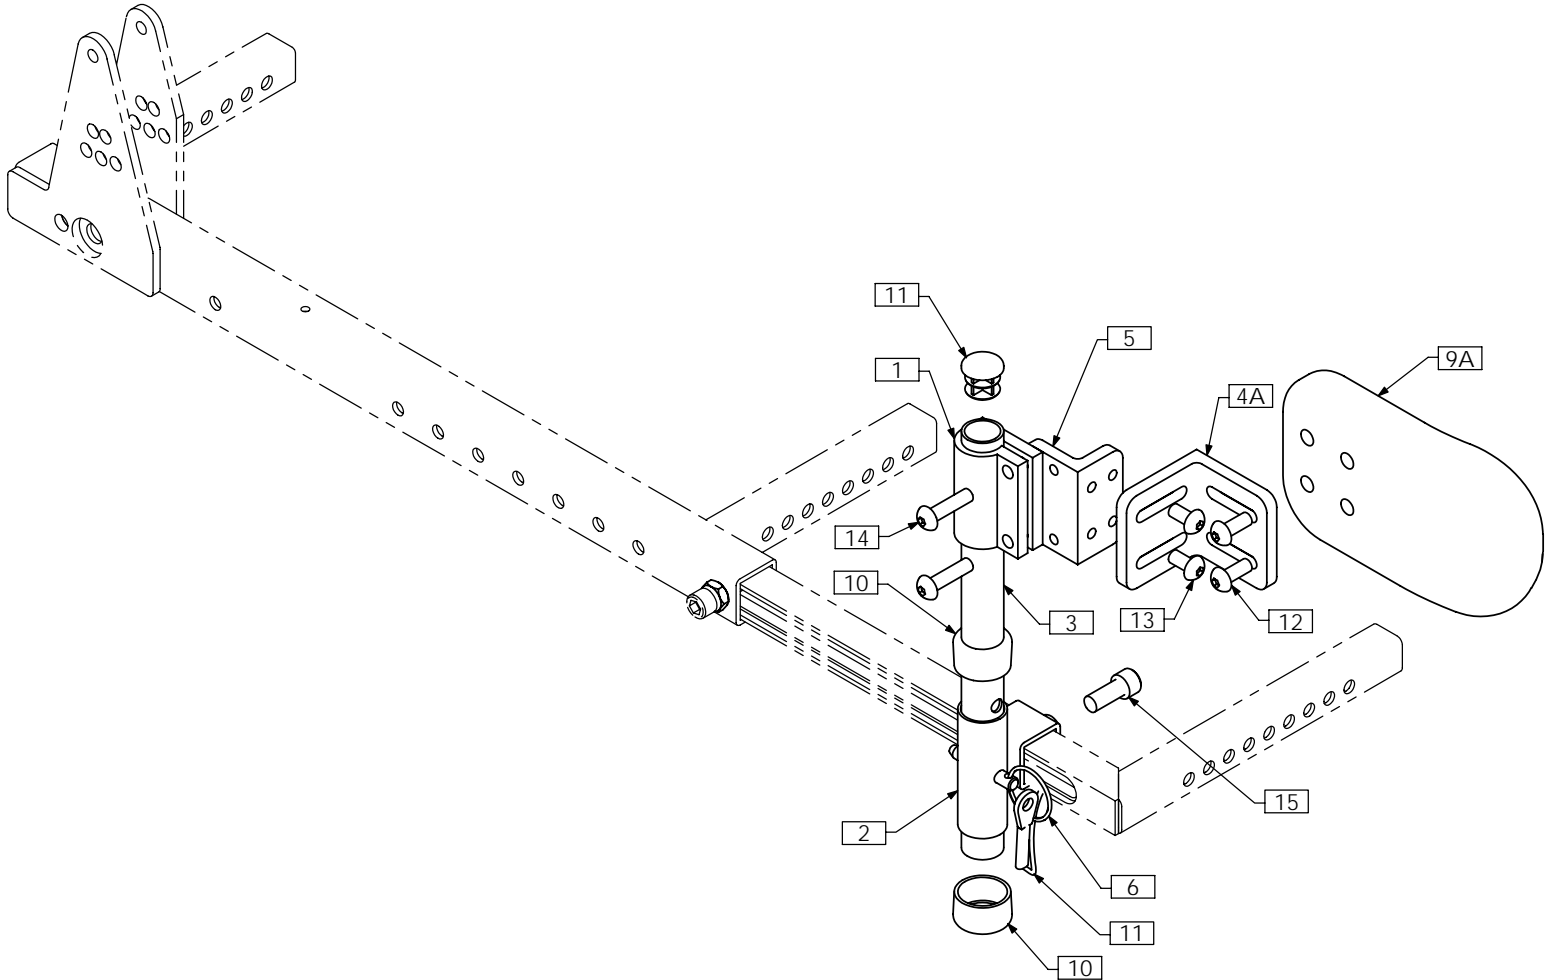

# TRC0543 - KNEE ADDUCTOR ASS'Y, RIGHT

NOTES:  
1. N/S = NOT SHOWN

ITEM NO.	QTY.	PART NO.	DESCRIPTION	ITEM NO.	QTY.	PART NO.	DESCRIPTION
1	1	TRX0762	CLAMPING BRKT	9B N/S	1	TRM0337	PAD, MEDIUM
2	1	TRX3010	RECEIVER WLD	9C N/S	1	TRM0338	PAD, LARGE
3	1	TRX3013	ADDUCTOR POST	9D N/S	1	TRM0542	PAD, EXTRA SMALL
4A	1	TRX2273	ADAPTER BRKT, SLOTTED	10	2	TRM0431	REDUCER CAP, 7/8" - 3/4"
4B N/S	1	TRX2413	4 INCH "L" BRACKET	11	1	TRM0561	3/4" ROUND FLAT ROD CAP
5	1	TRX3384	ADAPTER BRKT, 1/4-20	12	2	TRH0308	1/4-20 x 5/8" BUTTON SOCKET CAP SCREW
6	1	TRM0103	PULL PIN	13	2	TRH0429	1/4-20 x 1/2" BUTTON SOCKET CAP SCREW
7	1	TRM0231	NYLON LANYARD	14	2	TRH0450	1/4-20 x 1" BUTTON SOCKET CAP SCREW
8 N/S	1	TRM0308	NEOPRENE SLEEVE	15	1	TRH0517	5/16-24 x 3/4" SOCKET HEAD CAP SCREW GR8
9A	1	TRM0336	PAD, SMALL				