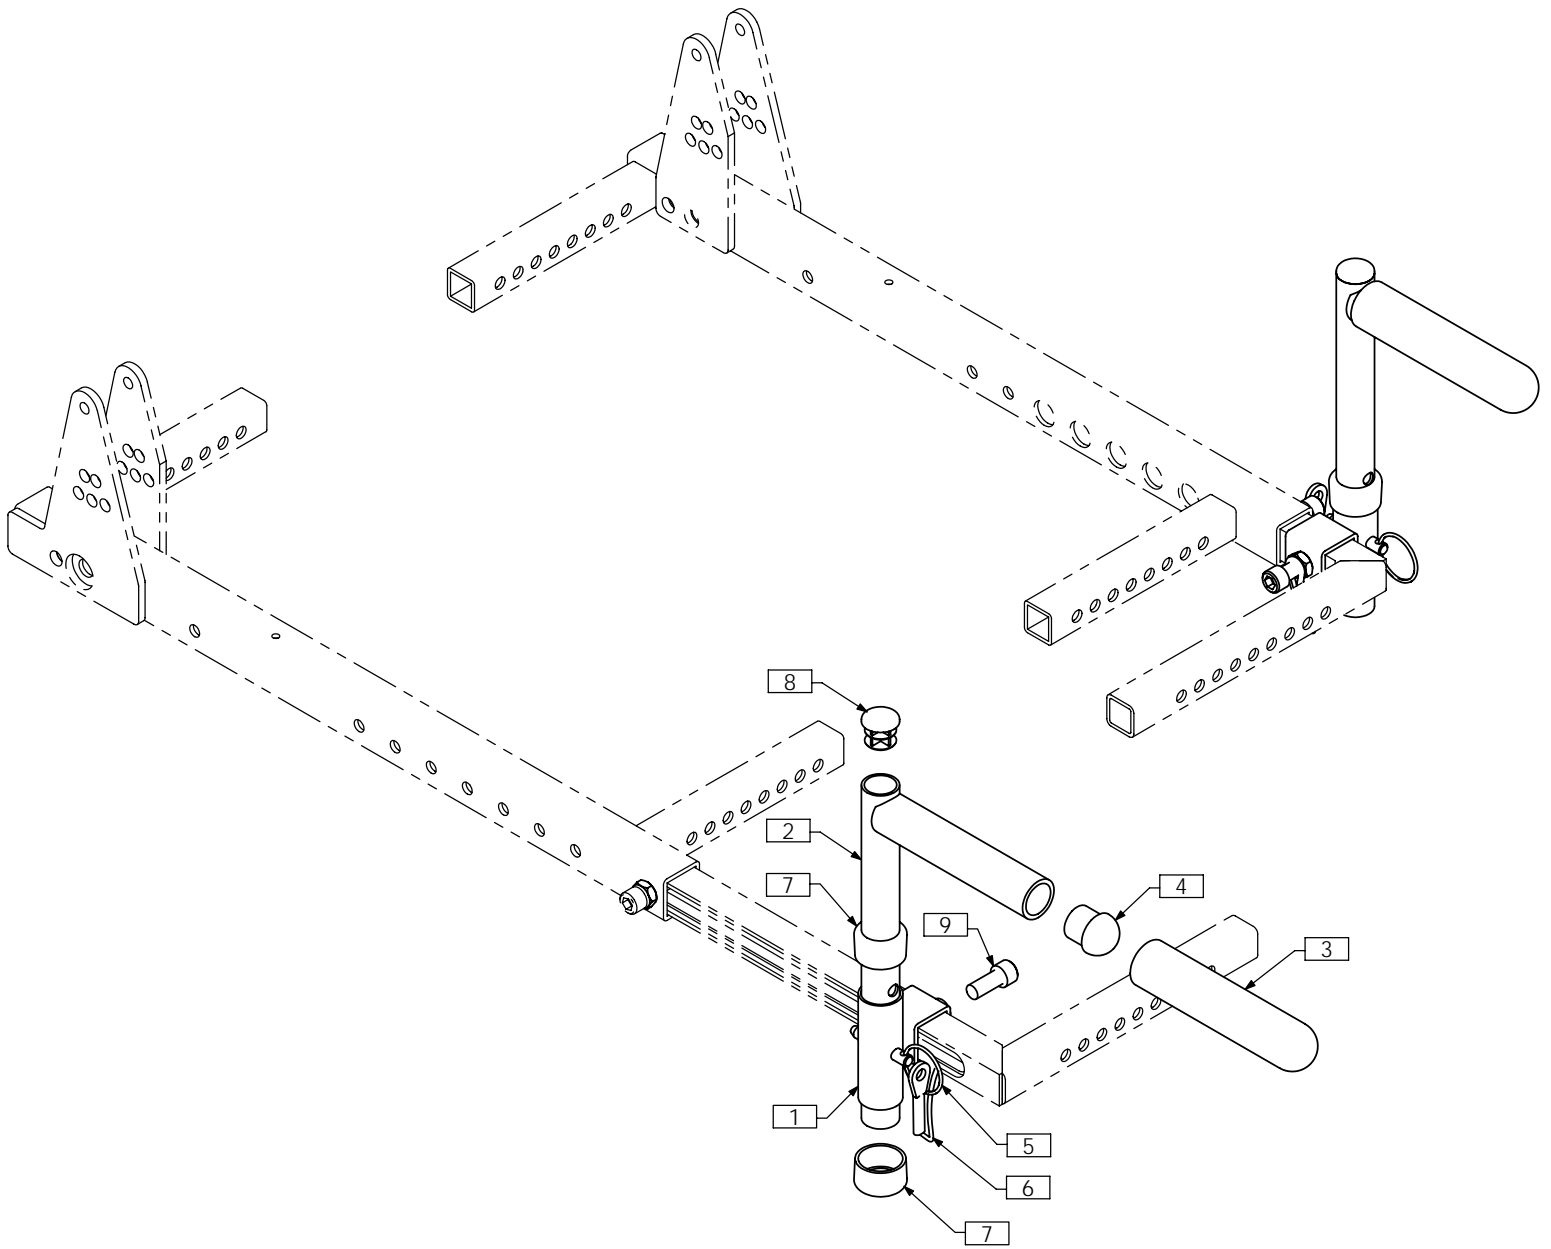

TRC0545 - TRANSFER HANDLE ASS'Y

ITEM NO.	QTY.	PART NO.	DESCRIPTION
1	2	TRX3010	RECEIVER WLD
2	2	TRX3014	HANDLE WLD
3	2	TRM0007	7/8" - 4" FOAM GRIP
4	2	TRM0012	ROD CAP
5	2	TRM0103	PULL PIN
6	2	TRM0231	NYLON LANYARD
7	4	TRM0431	REDUCER CAP, 7/8" - 3/4"
8	2	TRM0561	3/4" ROUND FLAT ROD CAP
9	2	TRH0517	5/16-24 x 3/4" SOCKET HEAD CAP SCREW GR8