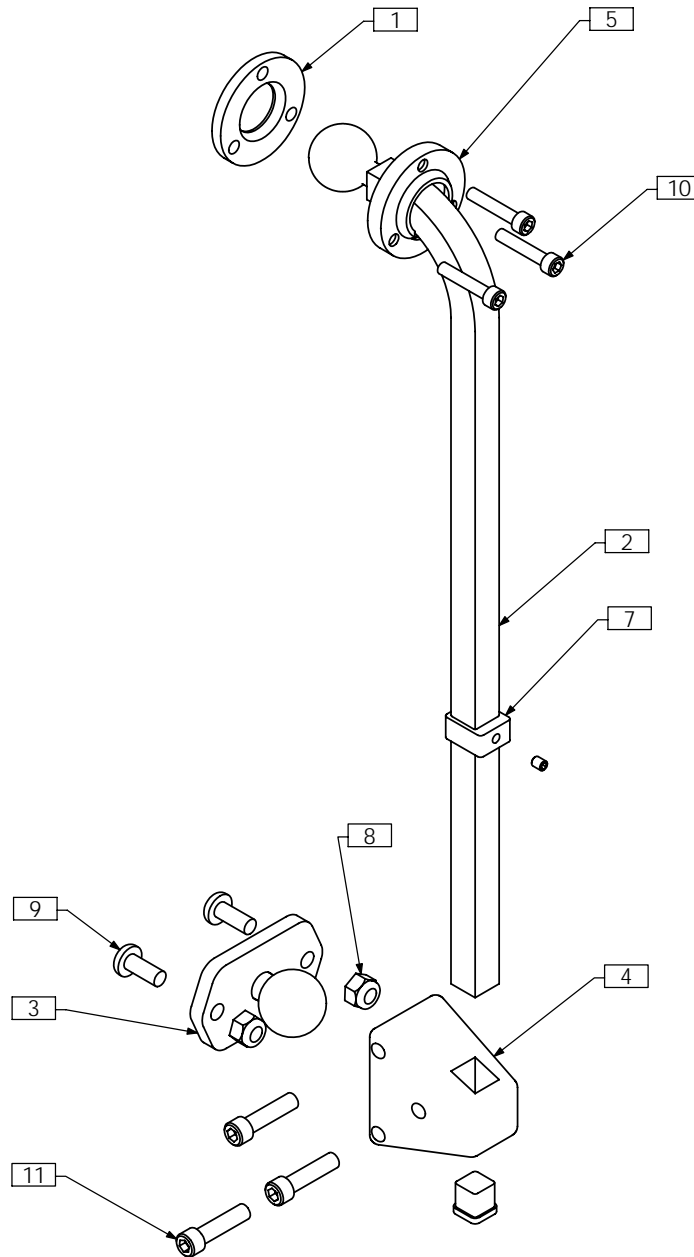

TRB0354 - HEADREST ASS'Y, ONYX SYSTEM

NOTES:
1. N/S = NOT SHOWN

ITEM NO.	QTY.	PART NO.	DESCRIPTION
1	1	TRX1541	MOUNTING PLATE
2	1	TRX1567	TRX HEADREST MNT WLD
3	1	TRX1617	TRX PIVOT BLOCK MNT WLD
4	1	TRM0039	TRIANGULAR MULTI-OFFSET
5	1	TRM0040	HEADREST MOUNTING RING
6 N/S	1	TRM0368	ONYX HEADREST
7	1	TRM0414	D-RING
8	2	TRH0201	1/4-20 NYLOC NUT
9	2	TRH0309	1/4-20 x 5/8" PHILLIPS TRUSS MACHINE SCREW
10	3	TRH0329	#10-32 x 1" SOCKET HEAD CAP SCREW GR8
11	3	TRH0335	1/4-20 x 1" SOCKET HEAD CAP SCREW GR8