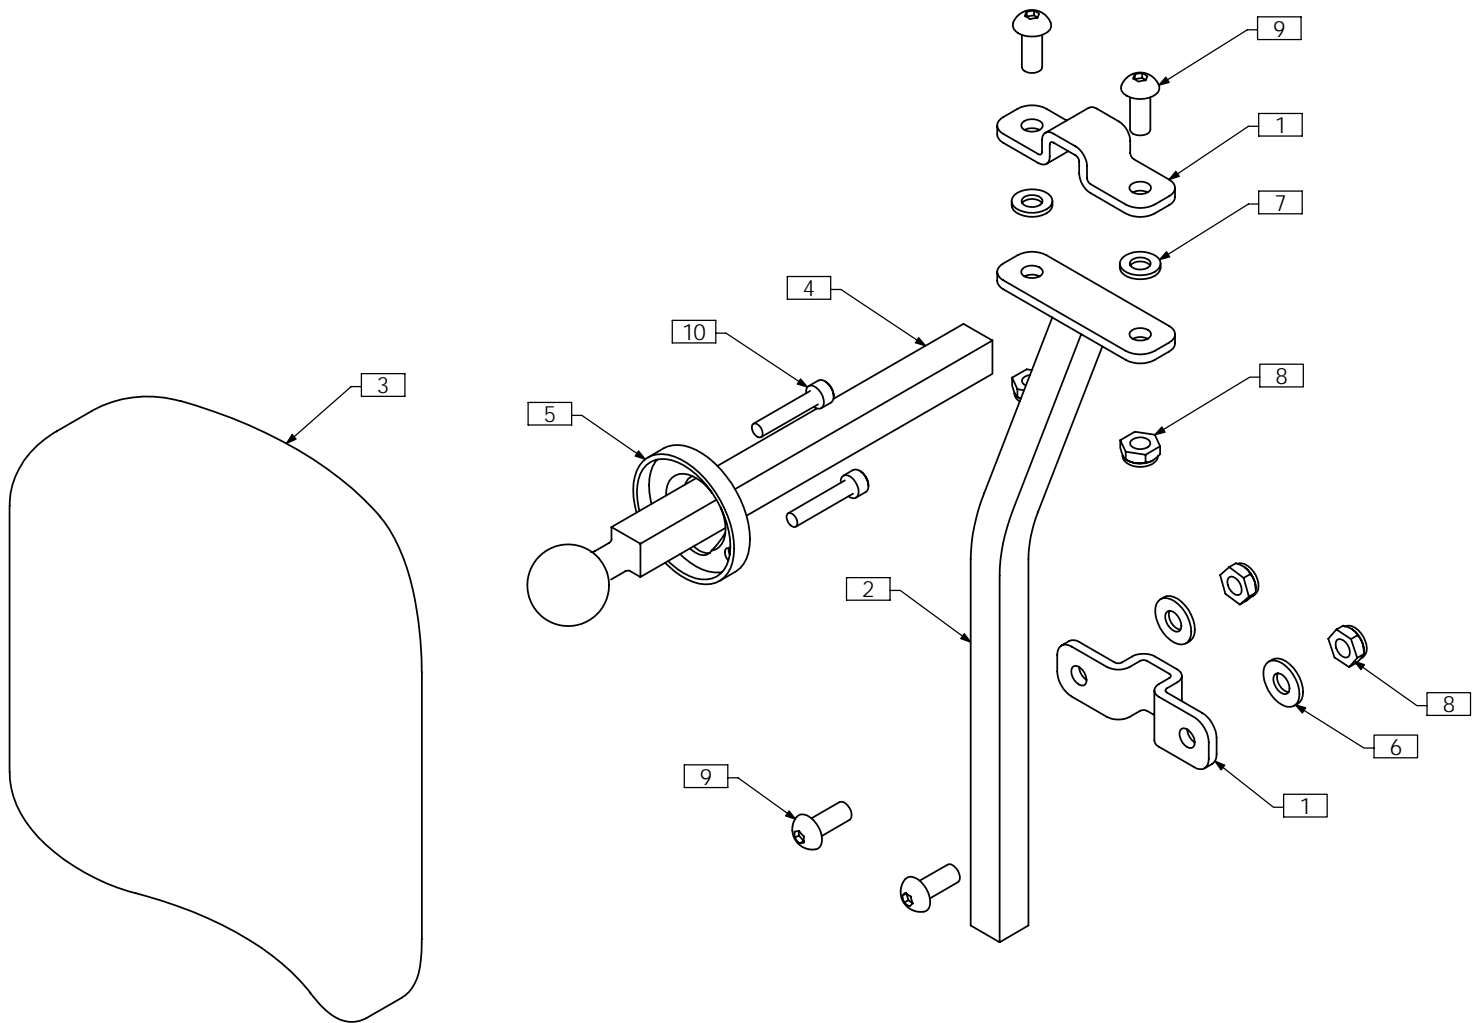

TRC0435 - HEADREST ASS'Y, BASIC

ITEM NO.	QTY.	PART NO.	DESCRIPTION
1	2	TRX2539	CLAMP
2	1	TRX2540	MOUNT WLD
3	1	TRM0005	HEADREST
4	1	TRM0037	SMALL HORIZONTAL HEADREST ROD
5	1	TRM0040	HEADREST MOUNTING RING
6	2	TRH0101	¼" FLAT WASHER
7	2	TRH0102	¼" NYLON WASHER
8	4	TRH0202	¼-20 SHALLOW NYLOC NUT
9	4	TRH0308	¼-20 x 5/8" BUTTON SOCKET CAP SCREW
10	3	TRH0329	#10-32 x 1" SOCKET HEAD CAP SCREW GR8