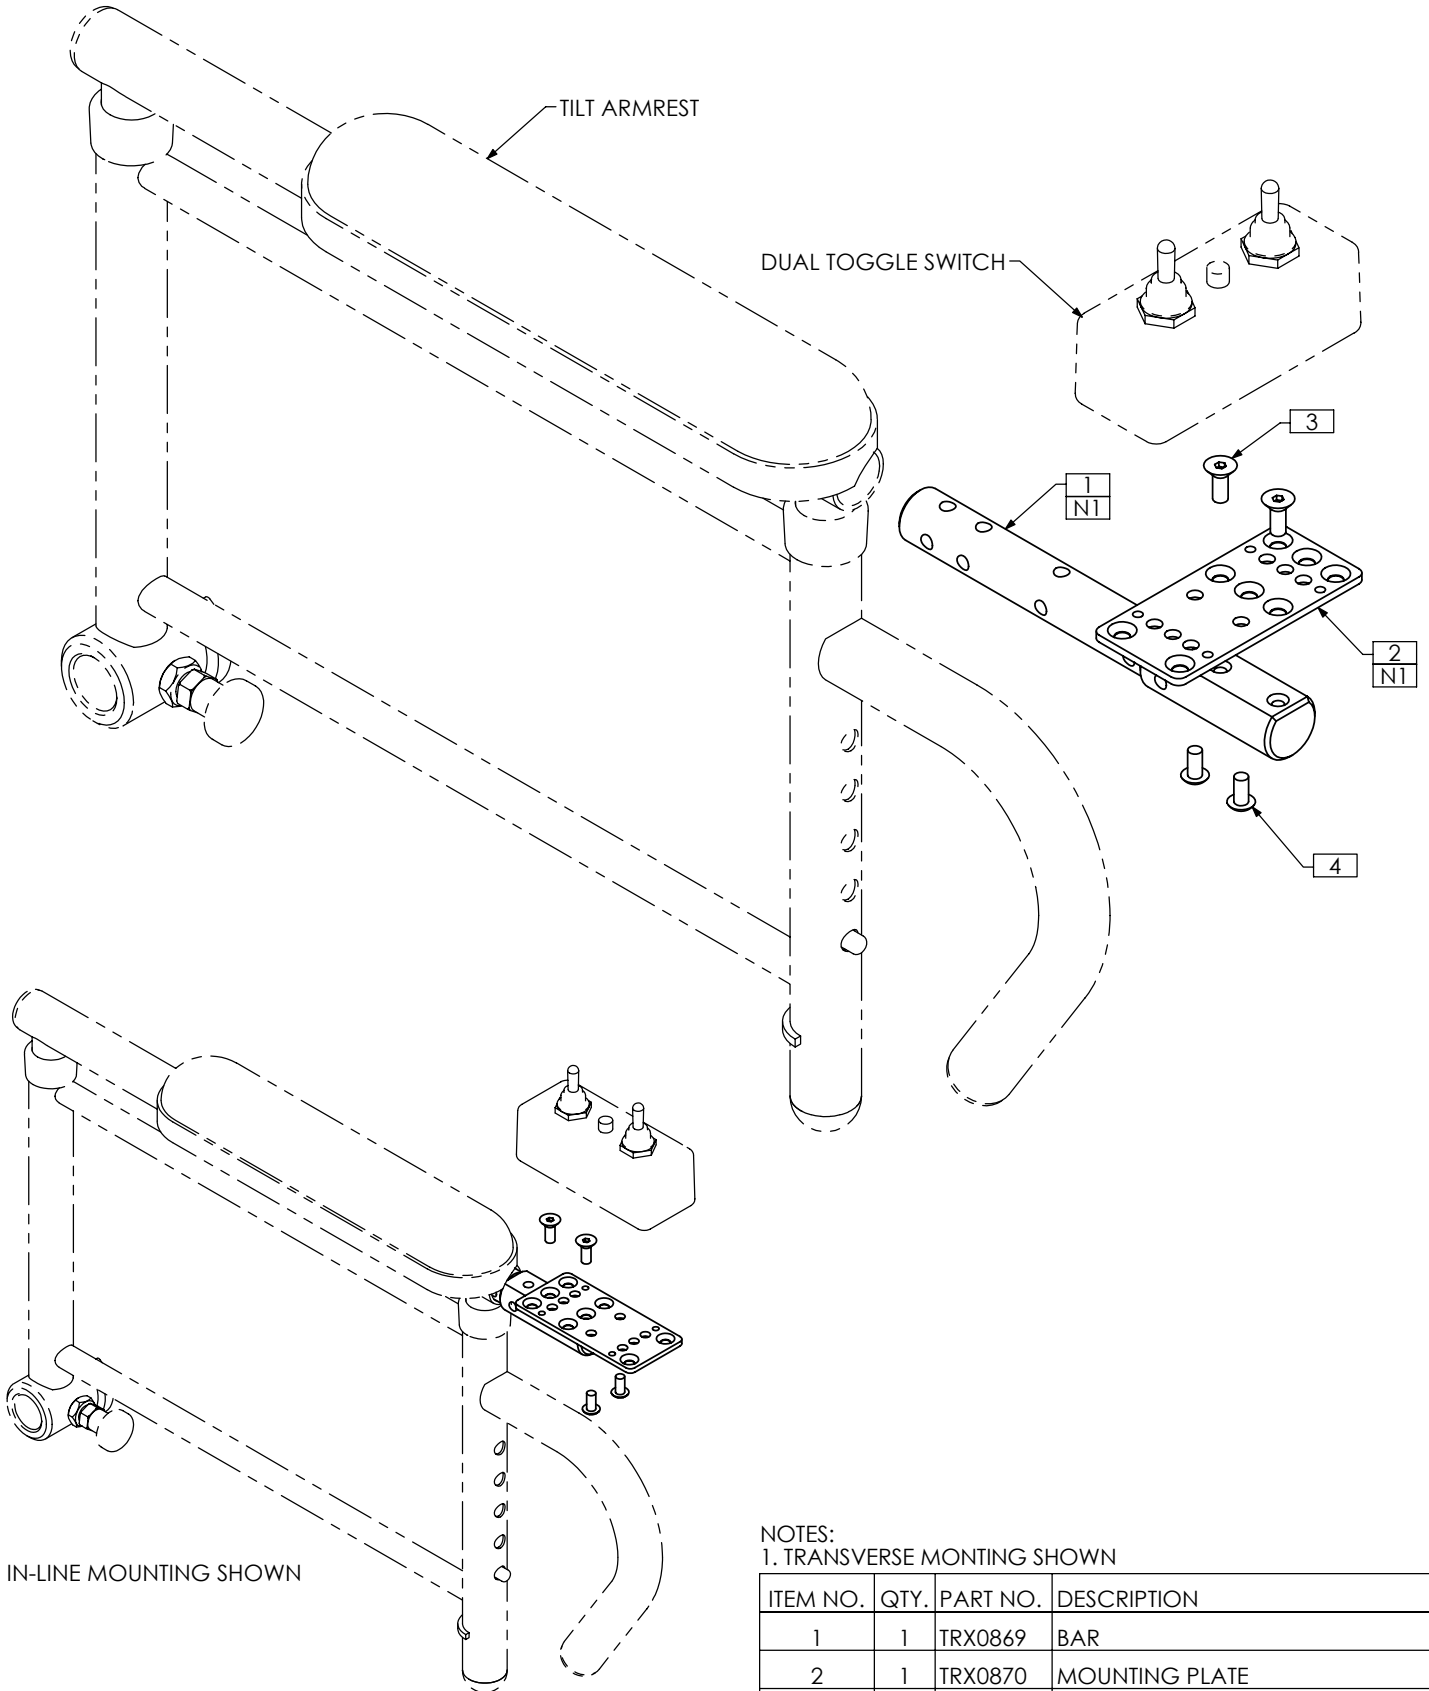

TRC0576 - ARMREST CONTROL MOUNTING ASS'Y, TOGGLE SWITCH

IN-LINE MOUNTING SHOWN

NOTES:
1. TRANSVERSE MONTING SHOWN

ITEM NO.	QTY.	PART NO.	DESCRIPTION
1	1	TRX0869	BAR
2	1	TRX0870	MOUNTING PLATE
3	2	TRH0341	#10-32 x 1/2" FLAT SOCKET CAP SCREW
4	2	TRH0475	#10-32 x 3/8" BUTTON SOCKET CAP SCREW