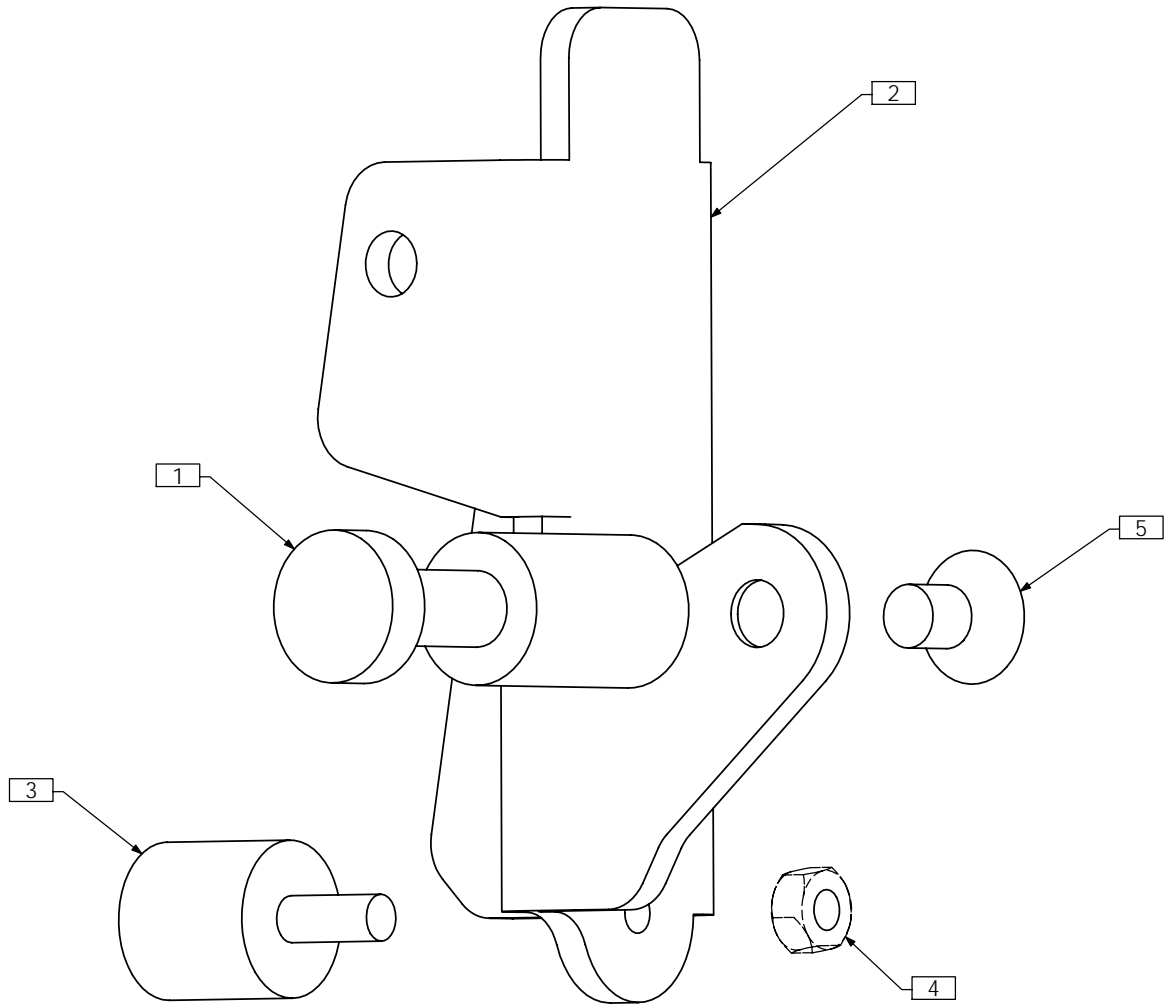

# TRC0317 - PUSH PLATE ASS'Y, RIGHT, PIVOT PLUS CENTER

ITEM NO.	QTY.	PART NO.	DESCRIPTION
1	1	TRX0766	PUSH PIN
2	1	TRX1348	PUSH PLATE RIGHT
3	1	TRH0020	RUBBER BUMPER M6 X 15
4	1	TRH0221	M6 HEX NUT
5	1	TRH0456	5/16-18 x 1/2" FLAT SOCKET CAP SCREW