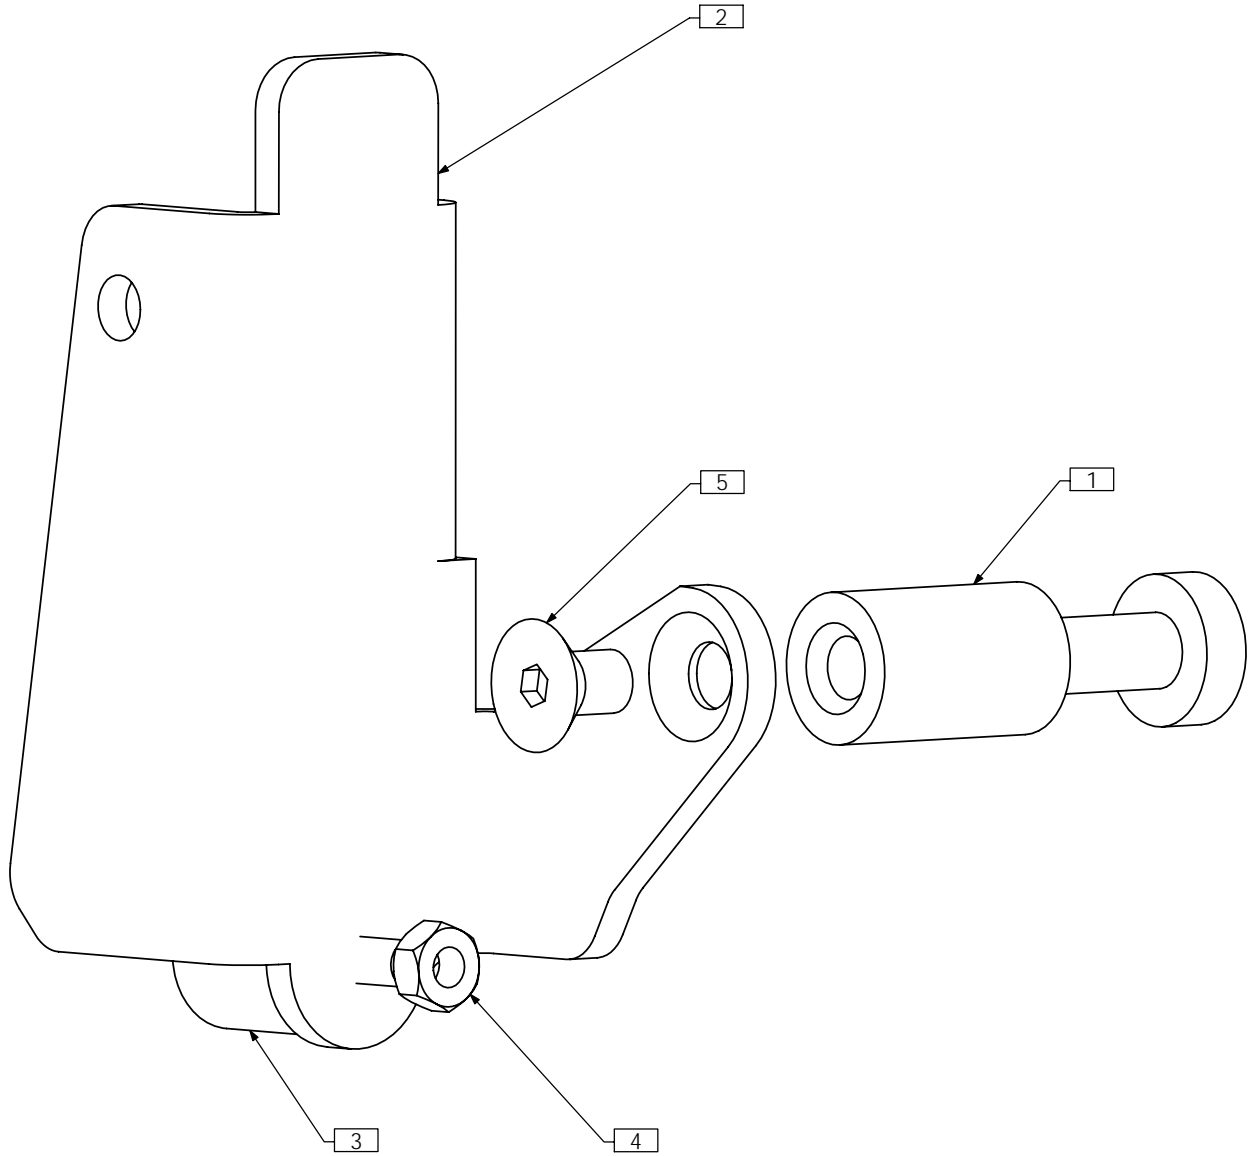

TRC0318 - PUSH PLATE ASS'Y, LEFT, PIVOT PLUS CENTER

| ITEM NO. | QTY. | PART NO. | DESCRIPTION |
|----------|------|----------|--------------------------------------|
| 1 | 1 | TRX0766 | PUSH PIN |
| 2 | 1 | TRX1382 | PUSH PLATE LEFT |
| 3 | 1 | TRH0020 | RUBBER BUMPER M6 X 15 |
| 4 | 1 | TRH0221 | M6 HEX NUT |
| 5 | 1 | TRH0456 | 5/16-18 x 1/2" FLAT SOCKET CAP SCREW |