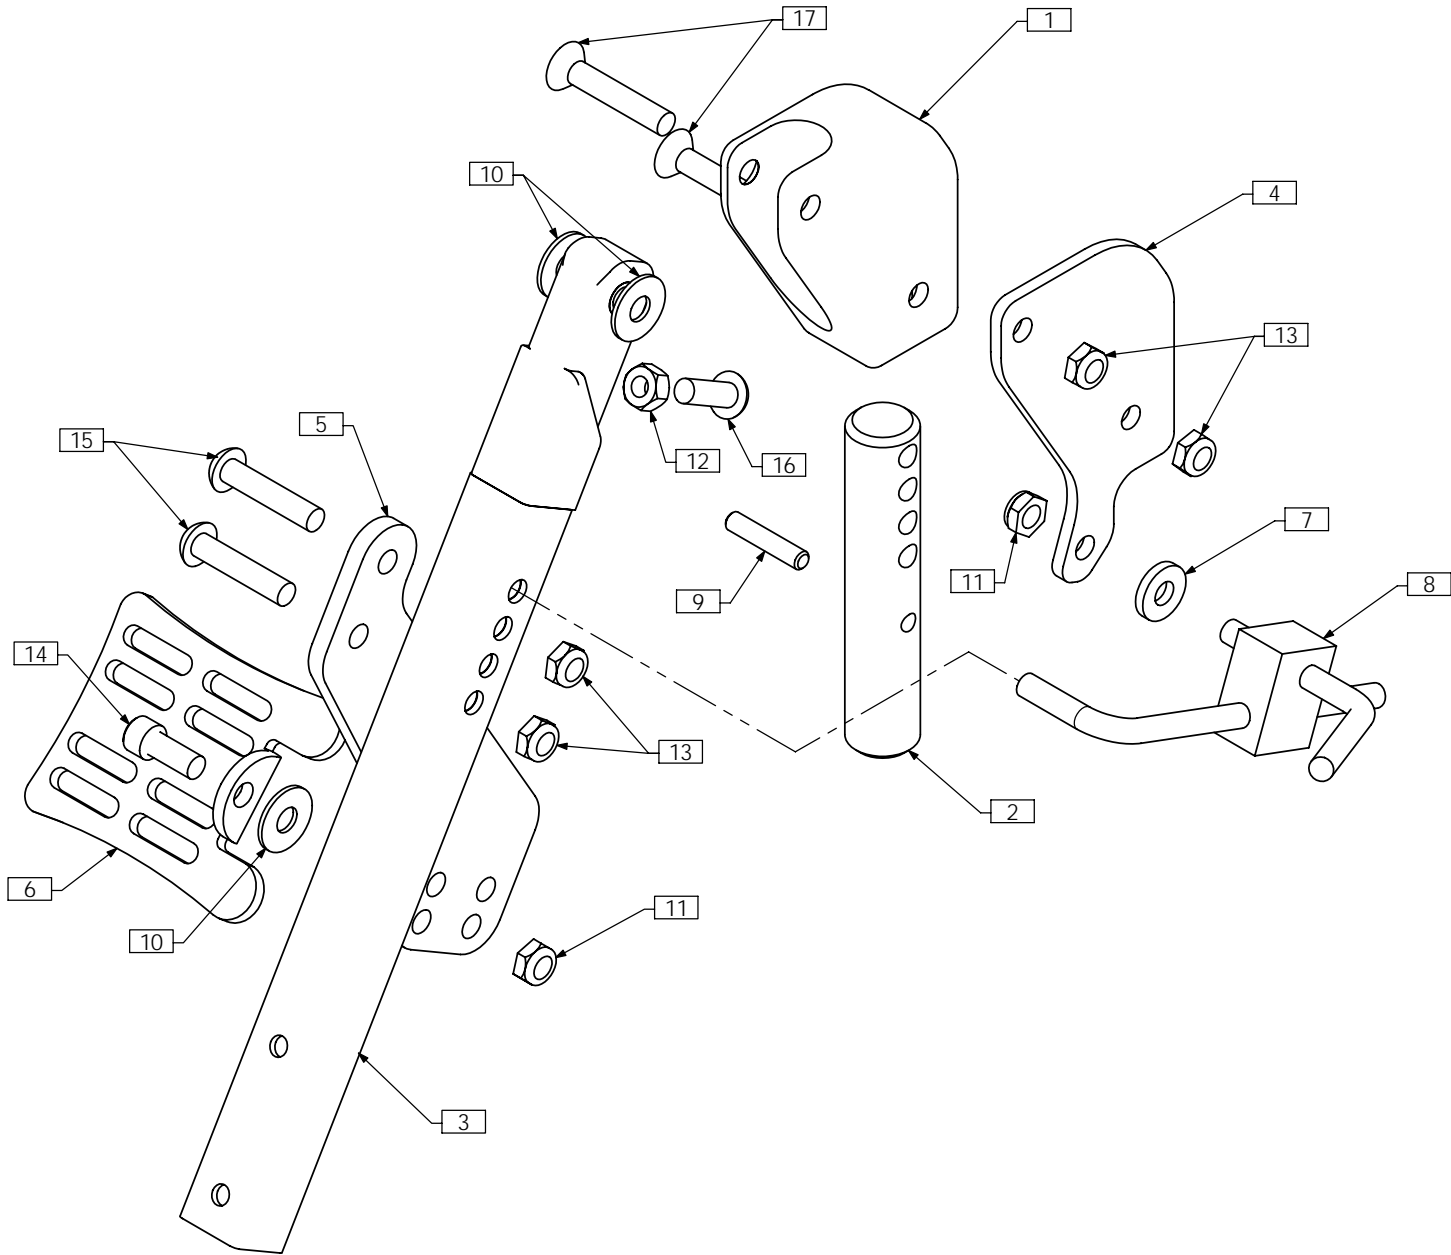

TRC0470 - MANUAL ELEVATING DOWNTUBE ASS'Y, LEFT

ITEM NO.	QTY.	PART NO.	DESCRIPTION	ITEM NO.	QTY.	PART NO.	DESCRIPTION
1	1	TRX1395	PIVOT BLOCK, LEFT	10	3	TRH0109	5/16" NYLON WASHER
2	1	TRX0697	PIN	11	2	TRH0207	5/16-18 SHALLOW NYLOC NUT
3	1	TRX1155	DOWN TUBE ASS'Y	12	1	TRH0212	5/16-18 HEX NUT
4	1	TRX1264	ADAPTER PLATE	13	4	TRH0230	5/16-24 SHALLOW NYLOC NUT
5	1	TRX1265	CALF PAD MOUNTING BRACKET	14	1	TRH0323	5/16-18 x 3/4" SOCKET HEAD CAP SCREW GR8
6	1	TRX3198	CALF PAD MOUNTING BRKT	15	2	TRH0391	5/16-24 x 1 1/2" BUTTON SOCKET CAP SCREW
7	1	TRM0378	SPACER	16	1	TRH0430	5/16-18 x 7/8" BUTTON SOCKET CAP SCREW
8	1	TRB0367	CAM LOCK KIT	17	2	TRH0494	5/16-24 x 1 3/4" FLAT SOCKET CAP SCREW
9	1	TRH0022	DOWEL PIN, STAINLESS STEEL				