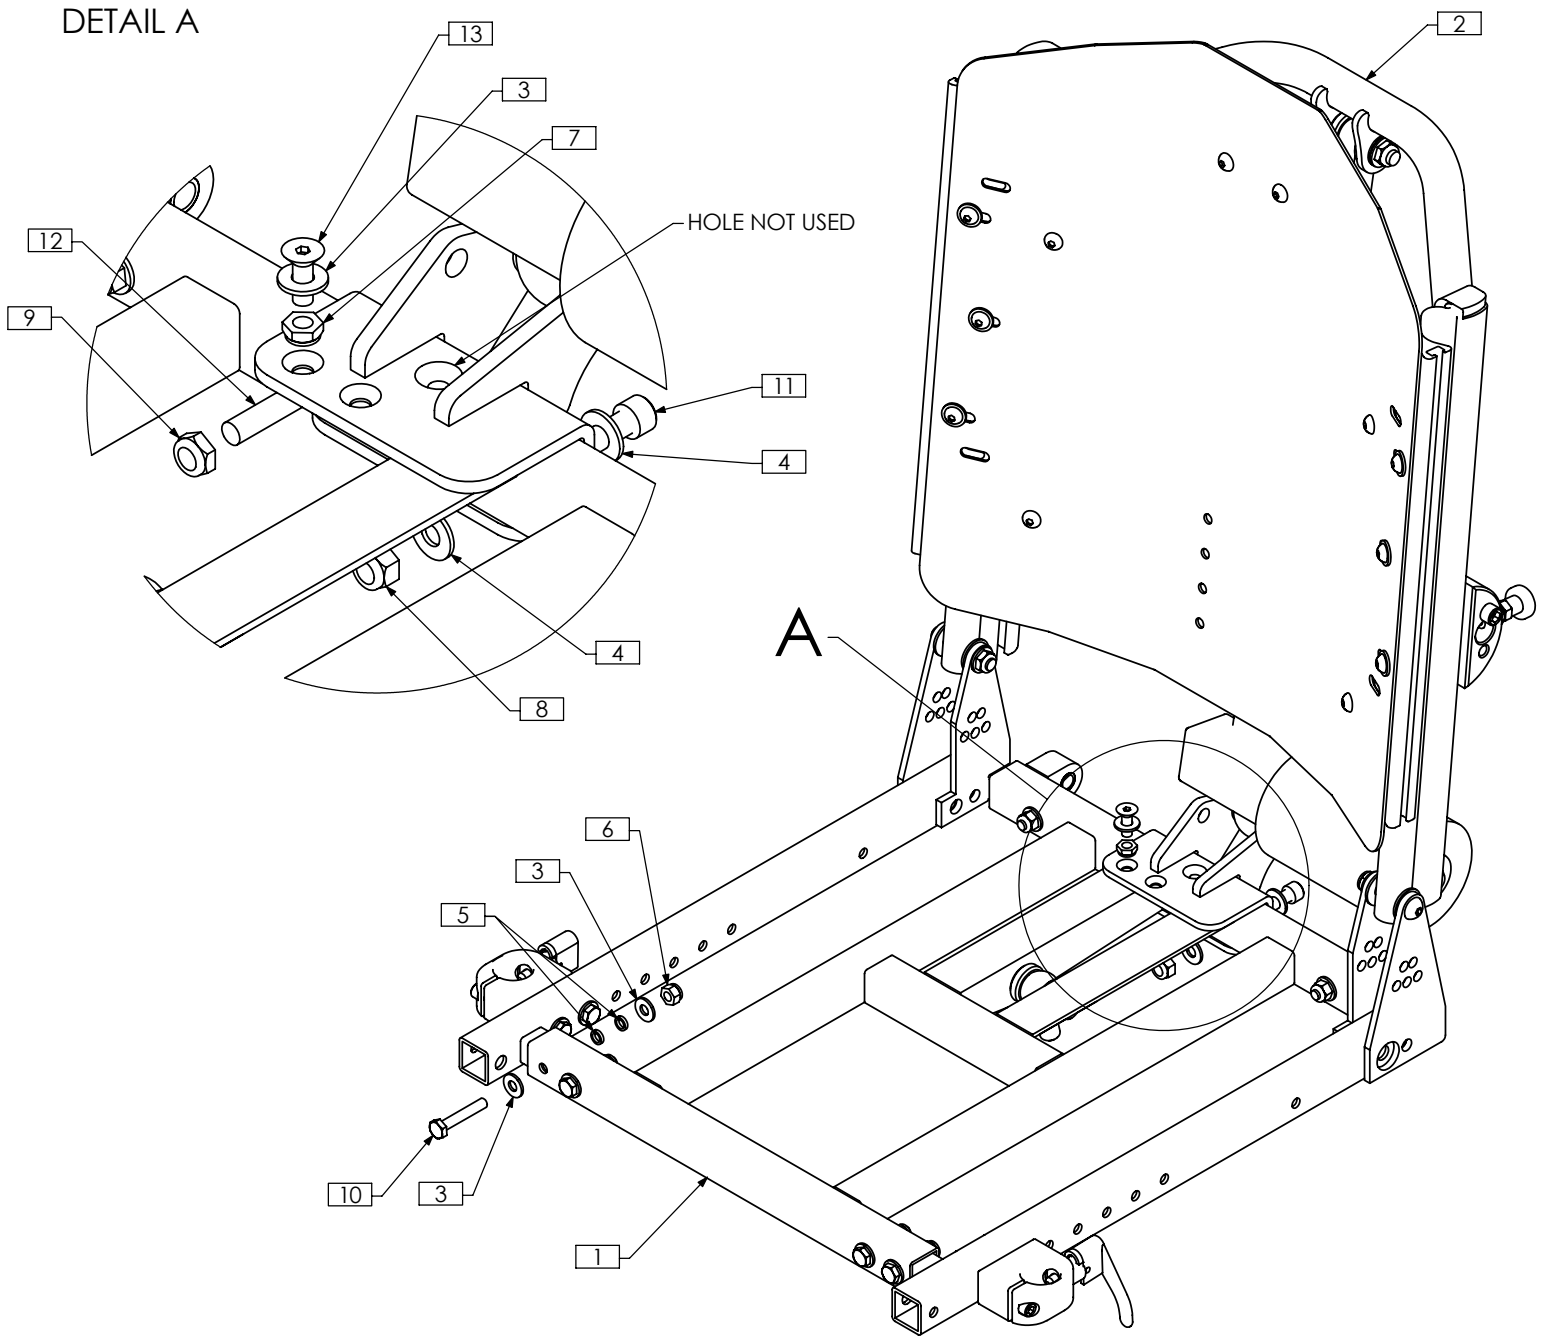

# TRC0614 - MAIN ASS'Y, 3G STORM, SL/SP, RECLINE

NOTES:  
 1. N/S = NOT SHOWN  
 2. SEAT PAN NOT SHOWN

ITEM NO.	QTY.	PART NO.	DESCRIPTION	ITEM NO.	QTY.	PART NO.	DESCRIPTION
1	1	TRC0612	SEAT FRAME ASS'Y, 3G STORM	8	1	TRH0206	5/16-18 NYLOC NUT
2	1	TRC0513	UPPER SEAT ASS'Y, RECLINE	9	1	TRH0207	5/16-18 SHALLOW NYLOC NUT
3	13	TRH0101	1/4" FLAT WASHER	10	6	TRH0301	1/4-20 x 1 1/2" HEX HEAD CAP SCREW
4	3	TRH0107	5/16" FLAT WASHER	11	1	TRH0315	5/16-18 x 1 3/4" SOCKET HEAD CAP SCREW GR8
5	12	TRH0113	1/4" HI COLLAR LOCK WASHER	12	1	TRH0332	5/16-18 x 1 1/2" SOCKET HEAD CAP SCREW GR8
6	6	TRH0201	1/4-20 NYLOC NUT	13	1	TRH0409	1/4-20 x 3/4" FLAT SOCKET CAP SCREW
7	1	TRH0202	1/4-20 SHALLOW NYLOC NUT				