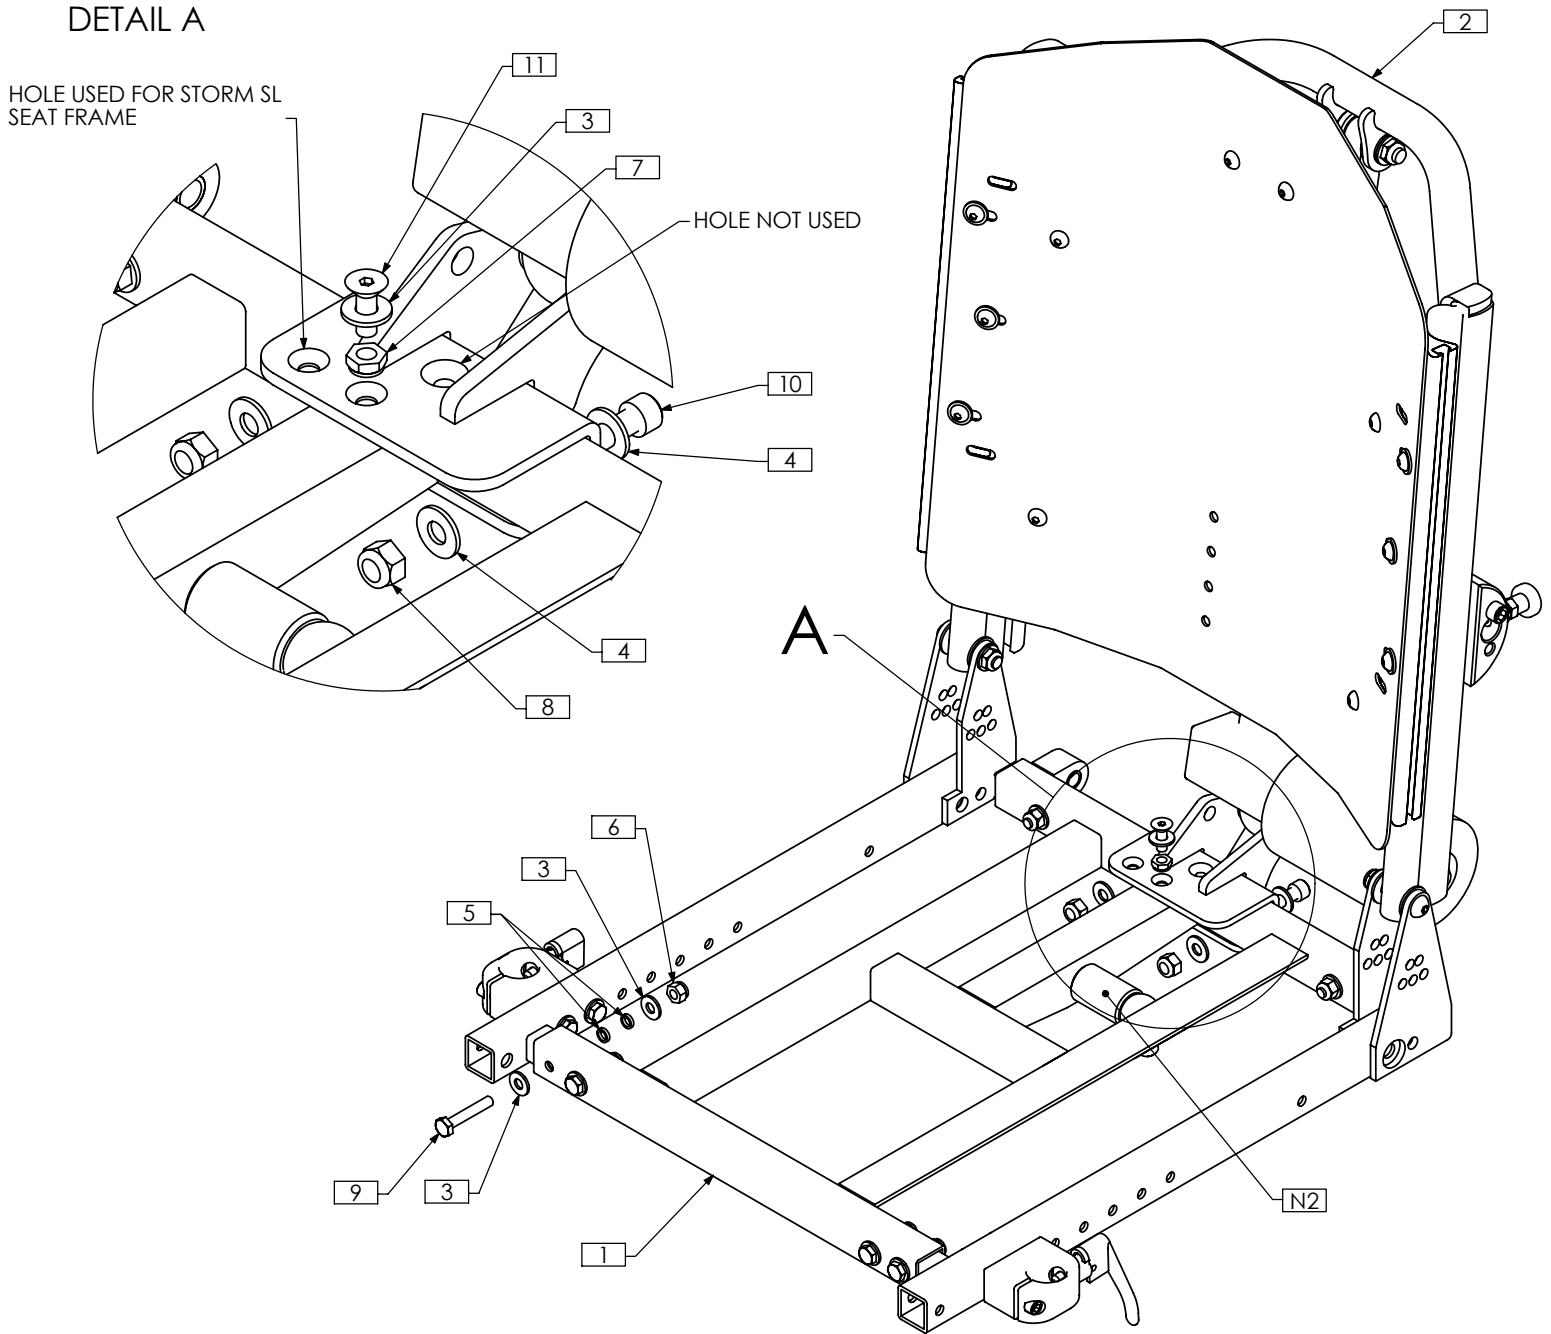

TRC0610 - MAIN ASS'Y, SL/SP, RECLINE

DETAIL A

- NOTES:
 1. N/S = NOT SHOWN
 2. REFER TO TRC0189 FOR SPECIFIC BASE ROD END/SPACER CONFIGURATIONS AND ROD END HARDWARE
 3. SEAT PAN NOT SHOWN

ITEM NO.	QTY.	PART NO.	DESCRIPTION	ITEM NO.	QTY.	PART NO.	DESCRIPTION
1	1	TRC0189	SEAT FRAME ASS'Y	7	1	TRH0202	1/4-20 SHALLOW NYLOC NUT
2	1	TRC0513	UPPER SEAT ASS'Y, RECLINE	8	2	TRH0206	5/16-18 NYLOC NUT
3	13	TRH0101	1/4" FLAT WASHER	9	6	TRH0301	1/4-20 x 1 1/2" HEX HEAD CAP SCREW
4	4	TRH0107	5/16" FLAT WASHER	10	2	TRH0315	5/16-18 x 1 3/4" SOCKET HEAD CAP SCREW GR8
5	12	TRH0113	1/4" HI COLLAR LOCK WASHER	11	1	TRH0409	1/4-20 x 3/4" FLAT SOCKET CAP SCREW
6	6	TRH0201	1/4-20 NYLOC NUT				