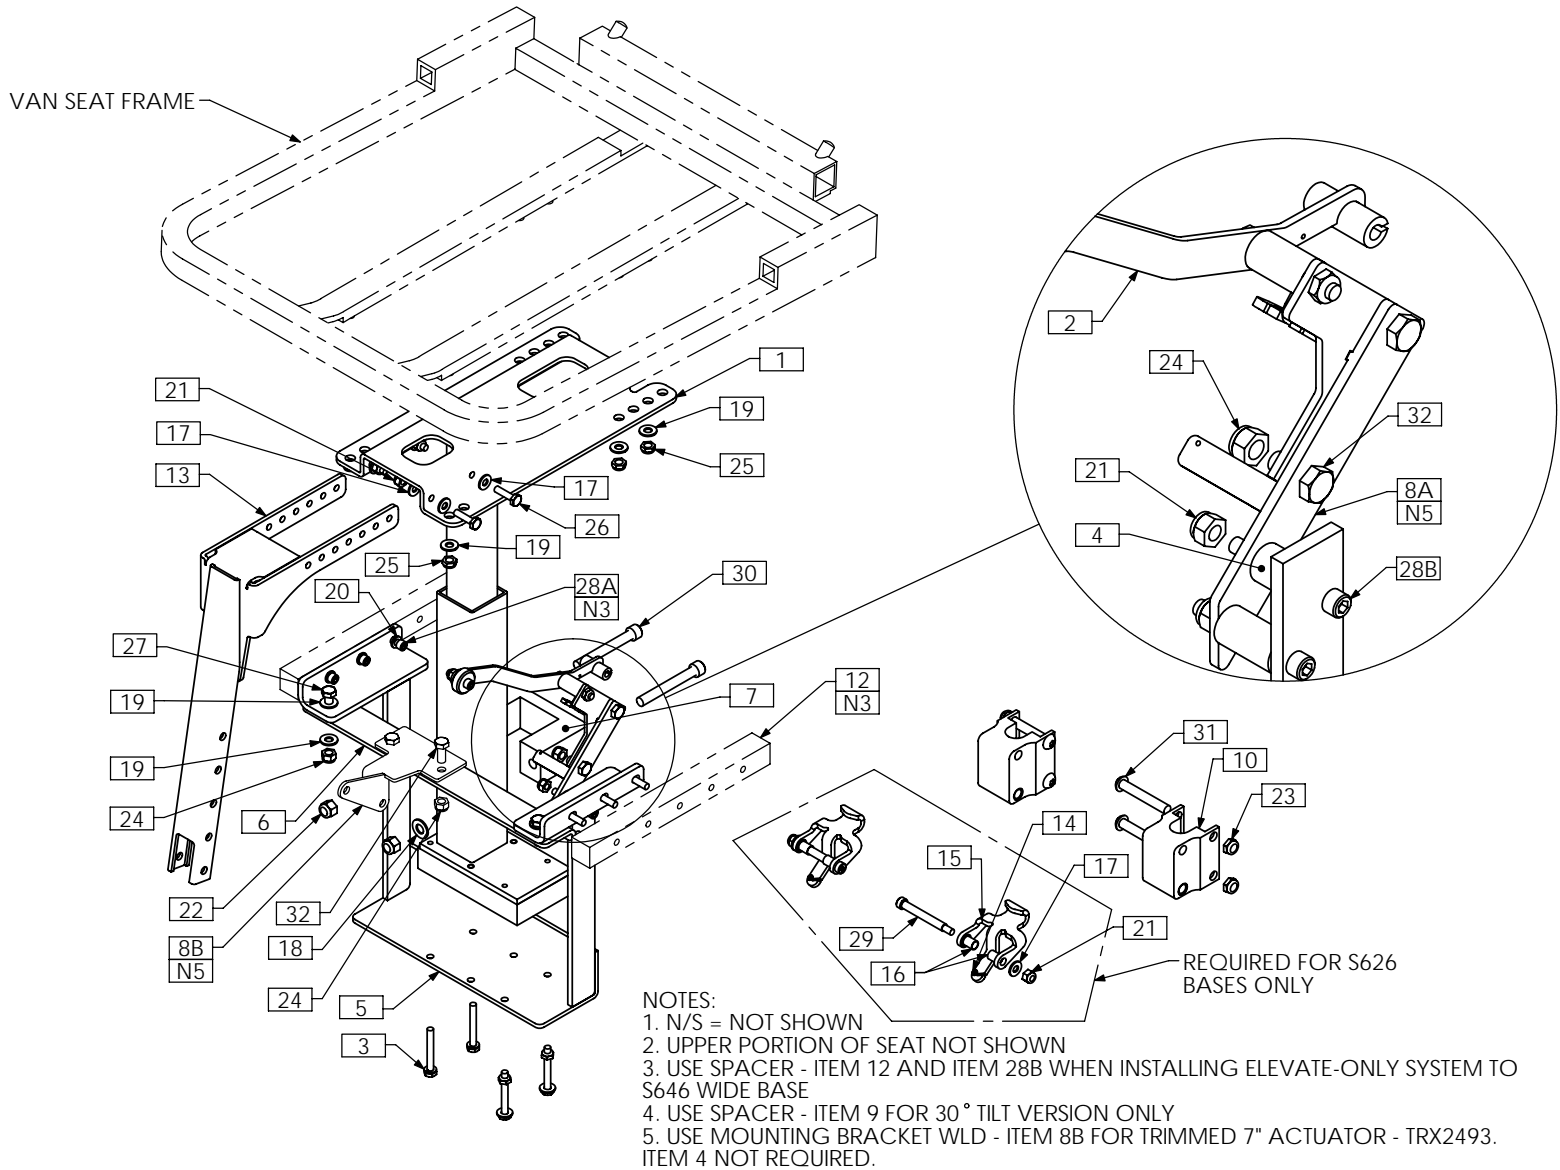

# TRI138 - INSTALLATION OVERVIEW, S626, S646, ELEVATE-ONLY, VAN SEAT

ITEM NO.	QTY.	PART NO.	DESCRIPTION	ITEM NO.	QTY.	PART NO.	DESCRIPTION
1	1	TRC0420	MAIN ASS'Y	17	8 (10)	TRH0101	1/4" FLAT WASHER
2	1	TRC0475	MANUAL ANTI-TIP ASS'Y	18	2	TRH0104	3/8" FLAT WASHER
3	1	TRC0581	PES ACTUATOR HARDWARE KIT, STD	19	10	TRH0107	5/16" FLAT WASHER
4	2 (0)	TRX0291	SPACER, ANTI-TIPPER	20	6 (10)	TRH0115	1/4" LOCK WASHER
5	1	TRX0631	ACTUATOR SUPPORT ASS'Y	21	6 (8)	TRH0201	1/4-20 NYLOC NUT
6	1	TRX0634	FRONT SUPPORT	22	2	TRH0204	3/8-16 NYLOC NUT
7	1	TRX0635	CLAMP	23	4	TRH0205	3/8-16 SHALLOW NYLOC NUT
8A	1	TRX0641	ANTI-TIP ACTUATOR SUPPORT	24	4	TRH0206	5/16-18 NYLOC NUT
8B	1	TRX2661	MOUNTING BRACKET WLD	25	6	TRH0207	5/16-18 SHALLOW NYLOC NUT
9 N/S	2	TRX0645	SPACER	26	4	TRH0303	1/4-20 x 1" HEX HEAD CAP SCREW
10	2	TRX0692	EXTENSION BLOCK	27	2	TRH0316	5/16-18 x 1" HEX HEAD CAP SCREW
11 N/S	1	TRX1852	BATTERY COVER	28A	6	TRH0335	1/4-20 x 1" SOCKET HEAD CAP SCREW GR8
12	2	TRX2001	SPACER	28B	2 (12)	TRH0354	1/4-20 x 2" SOCKET HEAD CAP SCREW GR8
13	1	TRX2489	VAN SEAT FOOTPLATE MNT WLD	29	2	TRH0378	5/16 x 2 1/4" SOCKET HEAD SHOULDER BOLT
14	2	TRM0074	SPRING	30	2	TRH0398	3/8-16 x 3" SOCKET HEAD CAP SCREW GR8
15	2	TRM0075	ANTI-TIP LOCKOUT LATCH	31	4	TRH0416	3/8-16 x 2 1/2" BUTTON SOCKET CAP SCREW
16	4	TRM0076	ID 0.32 X OD 0.38 BUSHING	32	2	TRH0493	5/16-18 x 3/4" HEX HEAD CAP SCREW