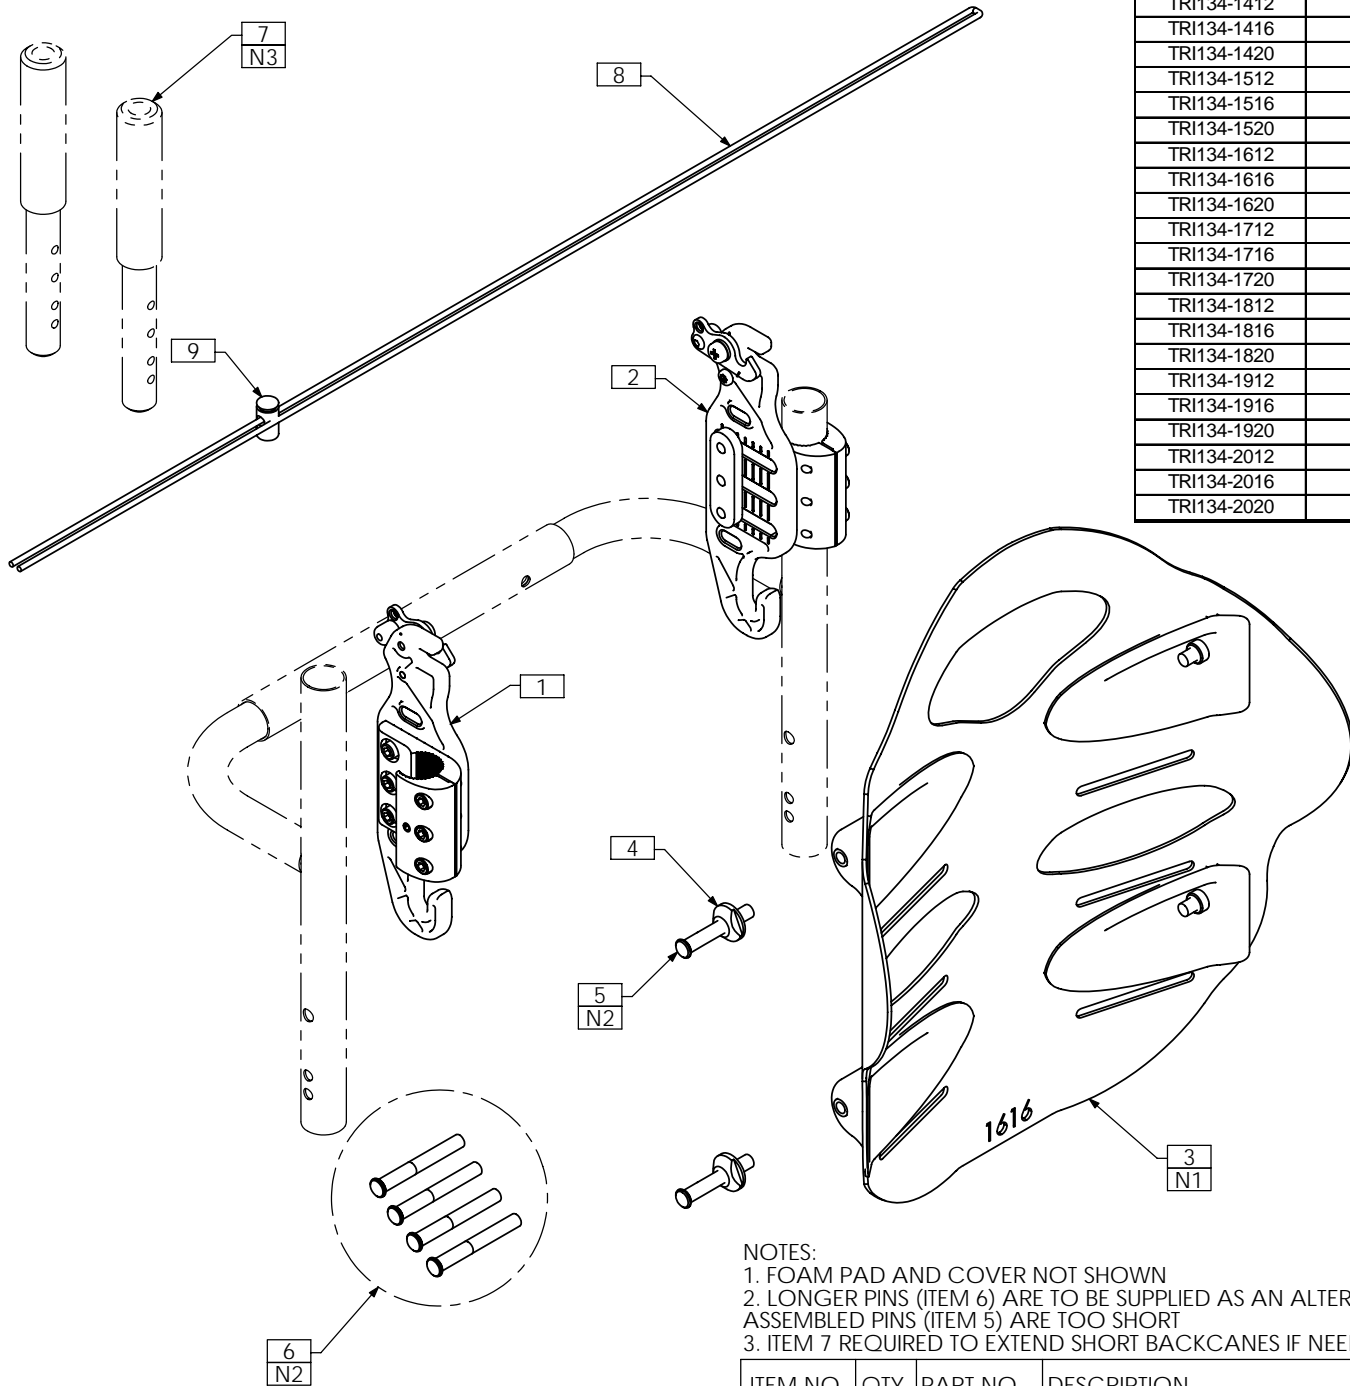

TRI134 - INSTALLATION OVERVIEW, ELITE POSTURE BACK ASS'Y, TILT-ONLY

PART NUMBER	SIZE CONFIGURATION
TRI134-1212	12W X 12H
TRI134-1216	12W X 16H
TRI134-1312	13W X 12H
TRI134-1316	13W X 16H
TRI134-1412	14W X 12H
TRI134-1416	14W X 16H
TRI134-1420	14W X 20H
TRI134-1512	15W X 12H
TRI134-1516	15W X 16H
TRI134-1520	15W X 20H
TRI134-1612	16W X 12H
TRI134-1616	16W X 16H
TRI134-1620	16W X 20H
TRI134-1712	17W X 12H
TRI134-1716	17W X 16H
TRI134-1720	17W X 20H
TRI134-1812	18W X 12H
TRI134-1816	18W X 16H
TRI134-1820	18W X 20H
TRI134-1912	19W X 12H
TRI134-1916	19W X 16H
TRI134-1920	19W X 20H
TRI134-2012	20W X 12H
TRI134-2016	20W X 16H
TRI134-2020	20W X 20H

NOTES:

1. FOAM PAD AND COVER NOT SHOWN
2. LONGER PINS (ITEM 6) ARE TO BE SUPPLIED AS AN ALTERNATIVE IN CASE ASSEMBLED PINS (ITEM 5) ARE TOO SHORT
3. ITEM 7 REQUIRED TO EXTEND SHORT BACKCANES IF NEEDED

ITEM NO.	QTY.	PART NO.	DESCRIPTION
1	1	TRC0423	EASY SET MOUNTING ASS'Y, RIGHT, TILT-ONLY
2	1	TRC0424	EASY SET MOUNTING ASS'Y, LEFT, TILT-ONLY
3	1	TRS0062	ELITE POSTURE BACK CUSHION ASS'Y
4	4	TRX2390	MOUNTING PIN FLANGE NUT
5	4	TRX2829	MOUNTING PIN, SHORT
6	4	TRX2389	MOUNTING PIN
7	2	TRX2810	BACK CANE EXTENSION TUBE
8	1	TRM0549	#4 BLACK NYLON CORD, 5ft LENGTH
9	1	TRM0550	5/32 OVAL CORD LOCK