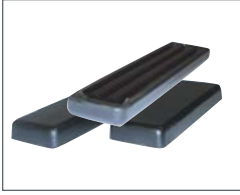

## MaTRx ARMPAD OPTIONS

### MULTIPOSITION FLAT ARM PADS

- ▶ Soft, gel-like feel provides extra comfort and protection for arms
- ▶ Highly durable skinned polyurethane resists cracking and peeling
- ▶ Triple track extrusion allows adjustability of mounting position and attachment location for other accessories
- ▶ 3" wide; desk length 10" or full length 14"

### ERGONOMIC ARM TROUGH/ HAND PAD KIT

- ▶ Molded, skinned polyurethane fits the natural arm curvature
- ▶ Unique cut-out at elbow provides users with flexibility of various arm positions
- ▶ Triple track extrusion allows a variety of mounting positions
- ▶ Complete with flat hand pad or interfaces with other manufacturer's hand pieces

### GEL ARM PADS

- ▶ Fabric covered polymer gel arm pads
- ▶ Provides extra protection for highly sensitive arms
- ▶ Available in two styles:
  - Narrow 2" width
  - Wide 3½" width
- ▶ Pad length is 12"