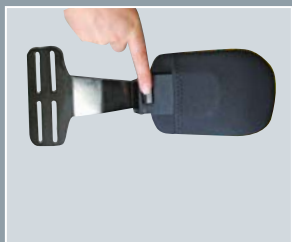

ELITE LATERAL OPTIONS

SWING-AWAY LATERAL PAD

- Swing-Away lateral Pads are sold as an assembly with Offset Swing-Away and Swing-Away Hardware
- 4 pad sizes: XS, S, M & L

Extra Small Pad: 3.25"/8.2cm high x 4.25"/11cm long

Small Pad: 3.5"/8.9cm high x 5.25"/13.5cm long

Medium Pad: 3.75"/9.5cm high x 5.75"/14.5cm long

Large Pad: 4.25"/11cm high x 6.5"/16.5cm long

OFFSET SWING-AWAY LATERALS

- OSALEB-XS-R (XS-RIGHT)
- OSALEB-XS-L (XS-LEFT)
- OSALEB-S-R (S-RIGHT)
- OSALEB-S-L (S-LEFT)
- OSALEB-M-R (M-RIGHT)
- OSALEB-M-L (M-LEFT)
- OSALEB-L-R (L-RIGHT)
- OSALEB-L-L (L-LEFT)

- Offset Swing-Away assembly Left or Right side (each) - for user's left when mounted up or the user's right when mounted down
- Provides an additional 3"/7.2cm of vertical adjustment (higher or lower) relative to mounting slots
- Mount inside back shell without interfering with depth/angle adjustment
- Easy push button release
- 4 sizes: XS, S, M & L

SWING-AWAY LATERALS

- SALEB-XS-R (XS-RIGHT)
- SALEB-XS-L (XS-LEFT)
- SALEB-S-R (S-RIGHT)
- SALEB-S-L (S-LEFT)
- SALEB-M-R (M-RIGHT)
- SALEB-M-L (M-LEFT)
- SALEB-L-R (L-RIGHT)
- SALEB-L-L (L-LEFT)

- Swing- Away assembly Left or Right side (each)
- 2½"/6.3cm of vertical adjustment on back pan
- Mount inside back shell without interfering with depth/angle adjustment
- Easy push button release
- 4 pad sizes: XS, S, M & L